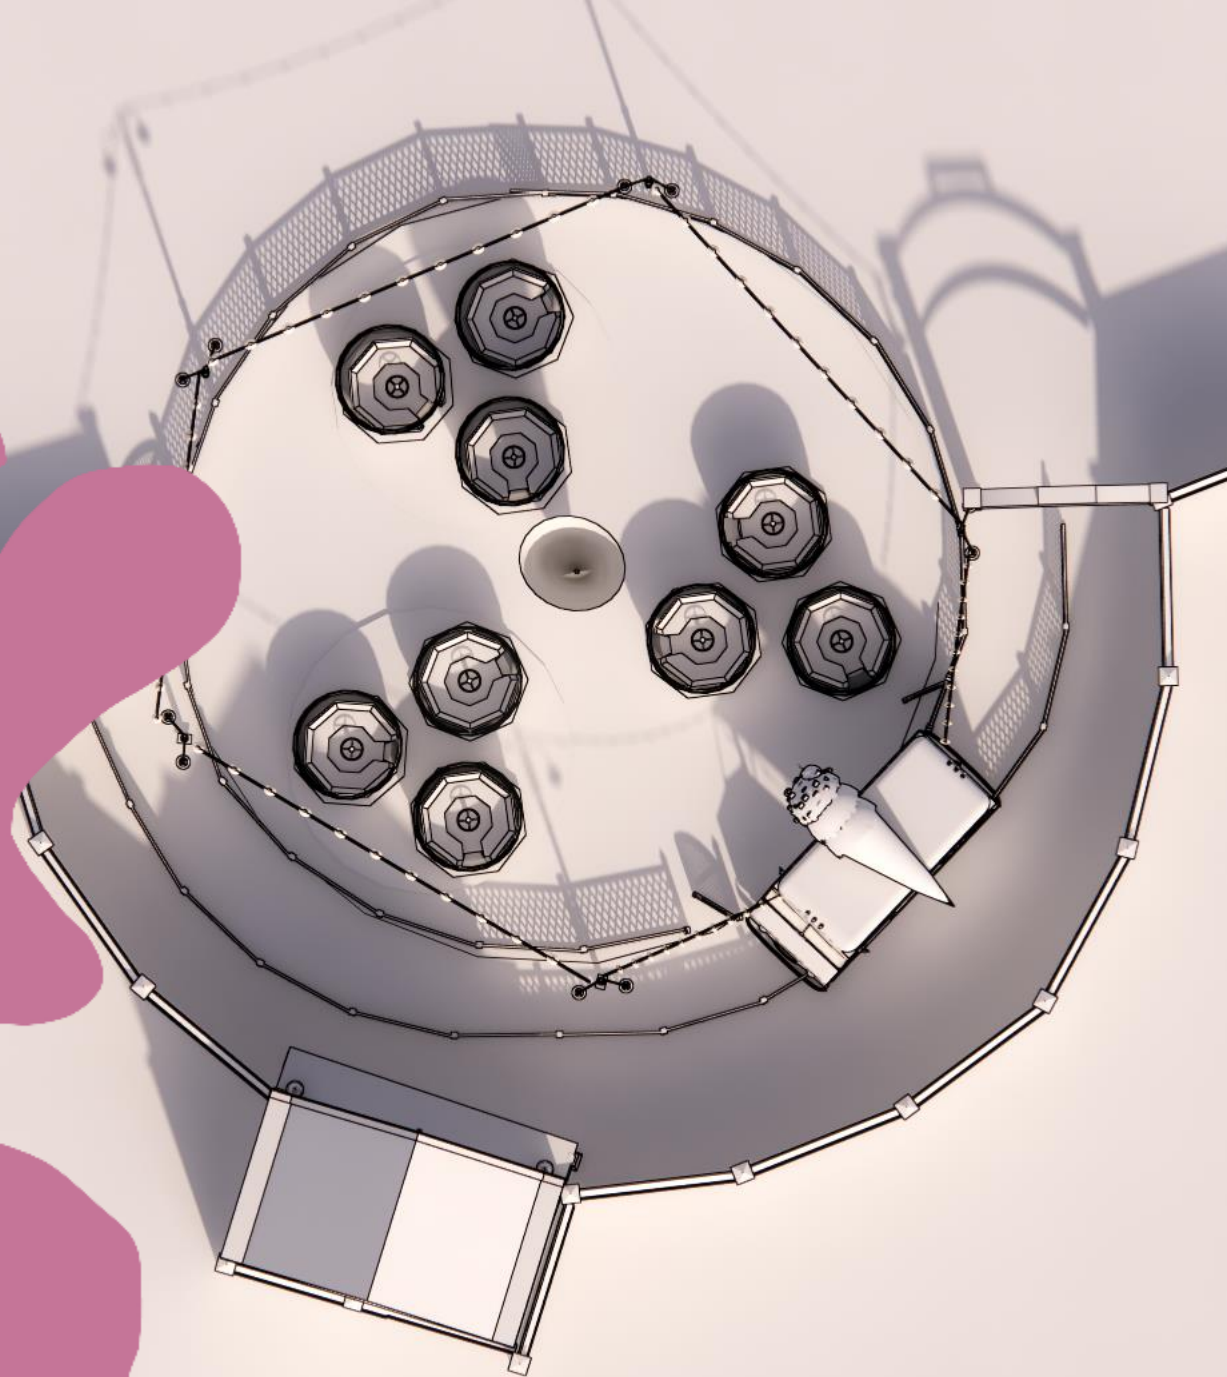

AUNTIE FREEZE

"CRAZY CONES"

SYNOPSIS

AUNTIE FREEZE IS FRANTICALLY FEEDING THE CRAZY CONE SO THAT SHE CAN GET BACK TO BUSINESS SELLING ICE CREAM.

GUESTS HELP AUNTIE FREEZE BY BOARDING SCOOPS OF ICE CREAM AND BLASTING WATER AT CRAZY CONE AND ITS MINIONS.

CHARACTERS

– CRAZY CONE

CRAZY CONE

CRAZY CONE IS WREAKING HAVOC ON THE PIER WITH HIS INSATIABLE APPETITE FOR ICE CREAM.

CRAZY CONE – DEFEATED

AT THE END OF THE RIDE GUESTS WILL SEE CRAZY CONES DEFEAT ANIMATION.

THE RIDE

MACK TWIST 'N' SPLASH — REIMAGINING TEA CUP RIDE
CONCEPT, DELIVERING INTERACTIVE WATER FUN FOR GUESTS OF ALL AGES.

CAPACITY: 54 PEOPLE

CAPACITY EVERY BOAT: 6 PEOPLE

NUMBER OF BOATS: 9

THEORETICAL HOURLY CAPACITY: 810 PPH

HEIGHT REQUIREMENT: 1.2M

ESTIMATED FOOTPRINT: 3,800 SQFT

RIDE TIME: 3 MINUTES

BENCHMARKS:

**THANK YOU FOR READING
THROUGH MY SUBMISSION**

LARS VAN DE CROMMERT
LARS.VANDECROMMERT@OUTLOOK.COM
PORTFOLIO: LVDCDESIGNS.COM